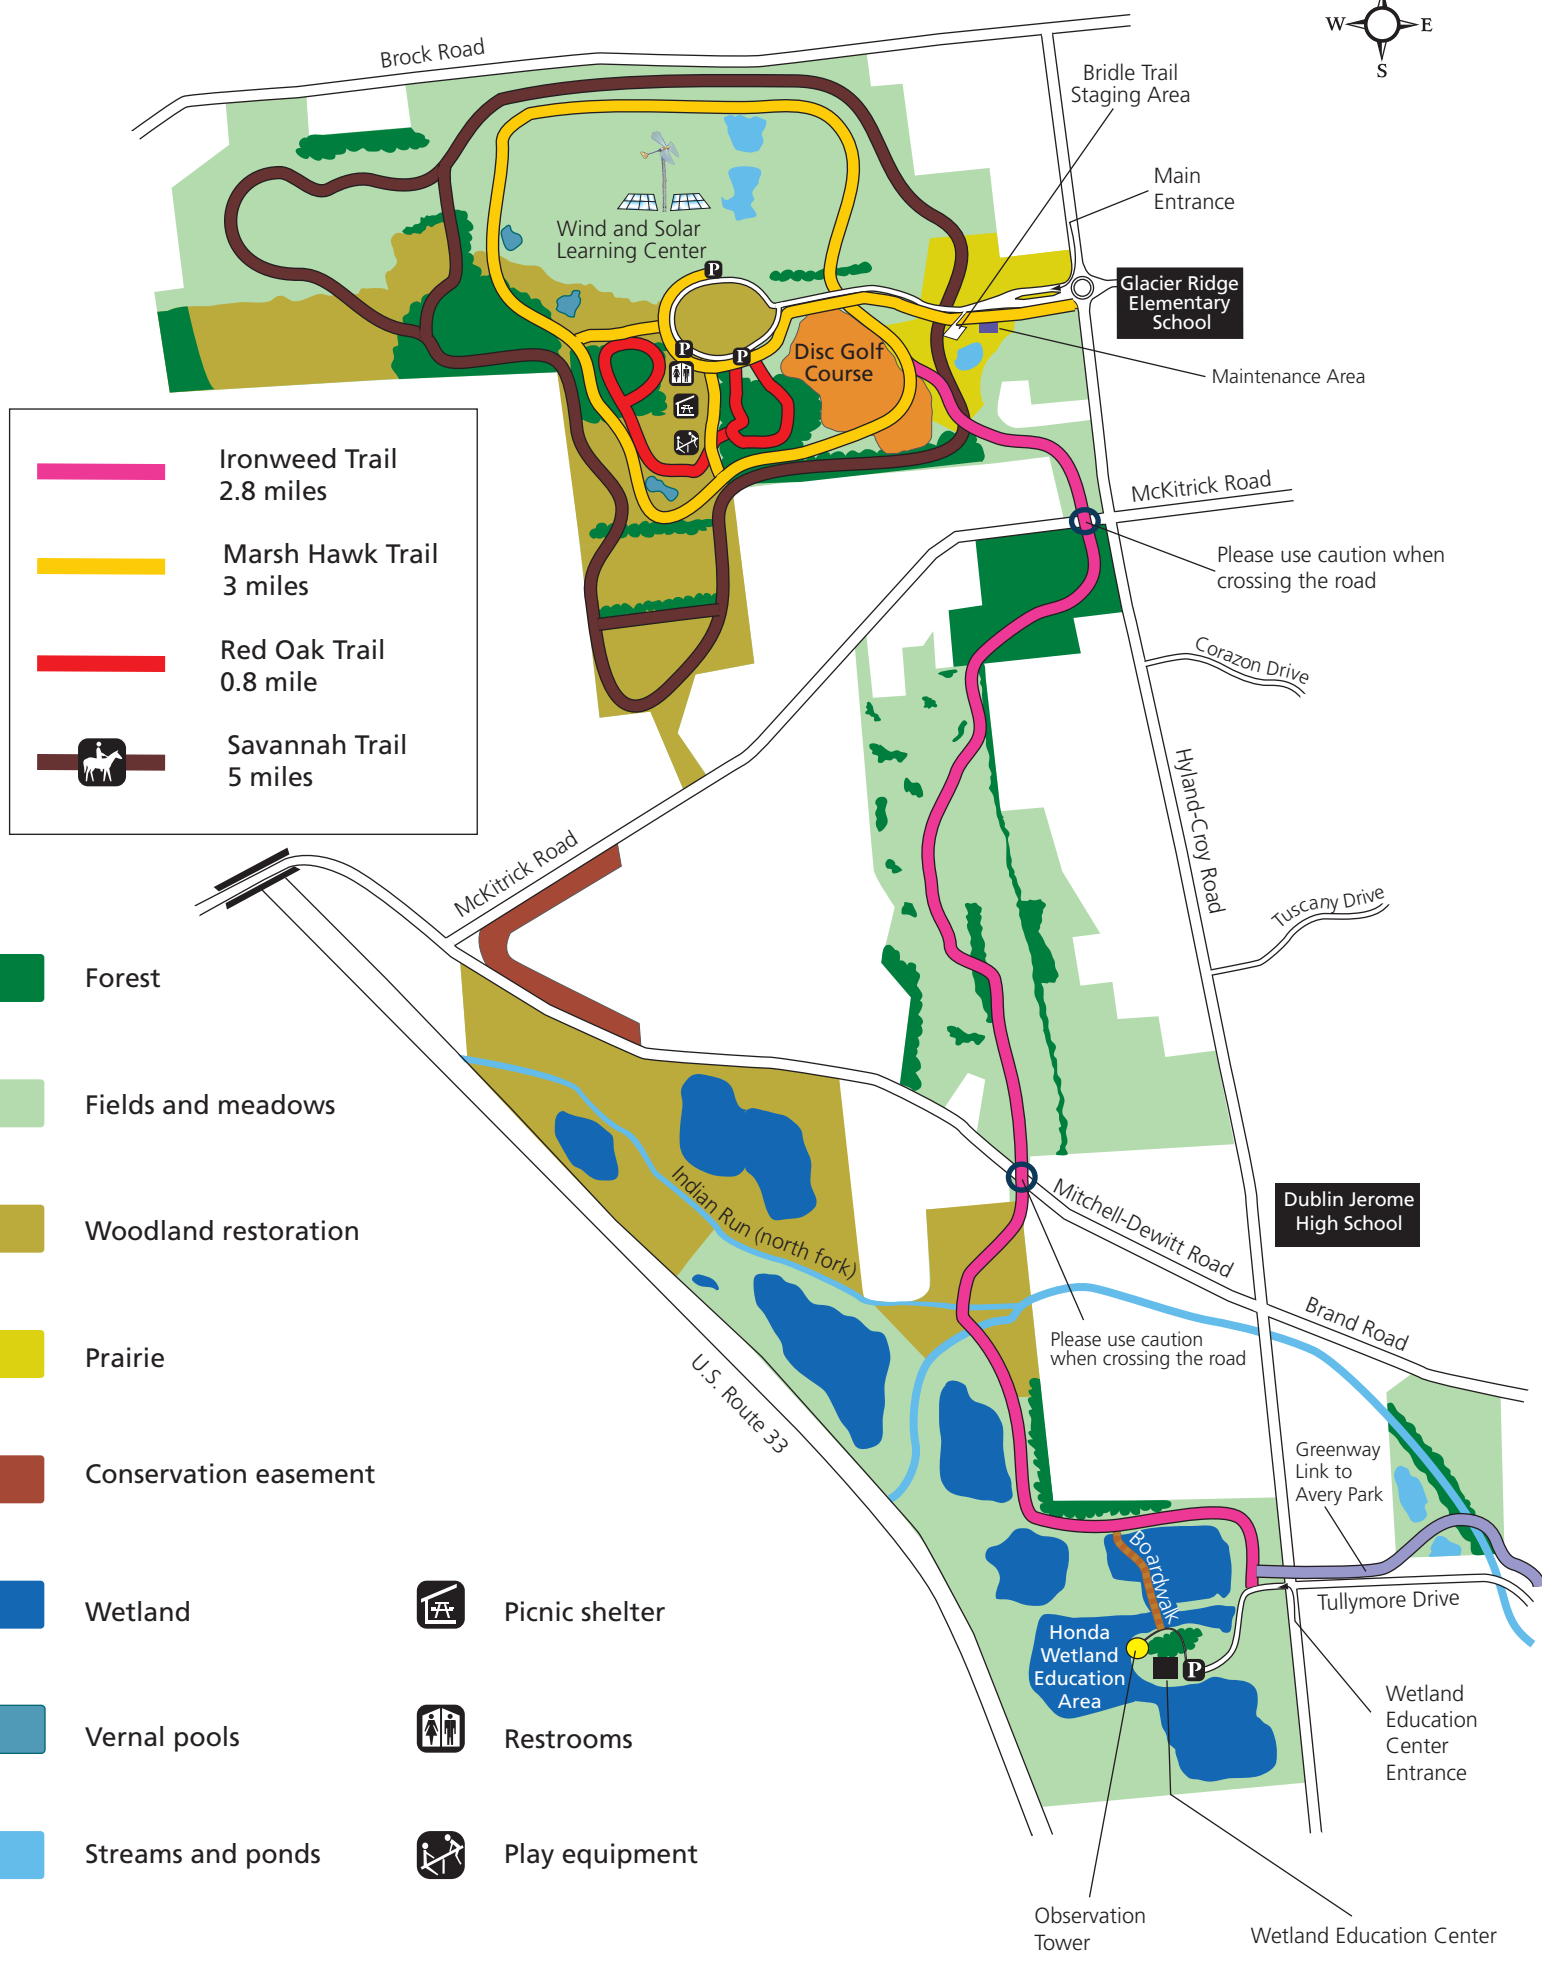

Glacier Ridge Metro Park

- Ironweed Trail
2.8 miles
- Marsh Hawk Trail
3 miles
- Red Oak Trail
0.8 mile
- Savannah Trail
5 miles

- Forest
- Fields and meadows
- Woodland restoration
- Prairie
- Conservation easement
- Wetland
- Vernal pools
- Streams and ponds
- Picnic shelter
- Restrooms
- Play equipment

Observation Tower
Wetland Education Center Entrance