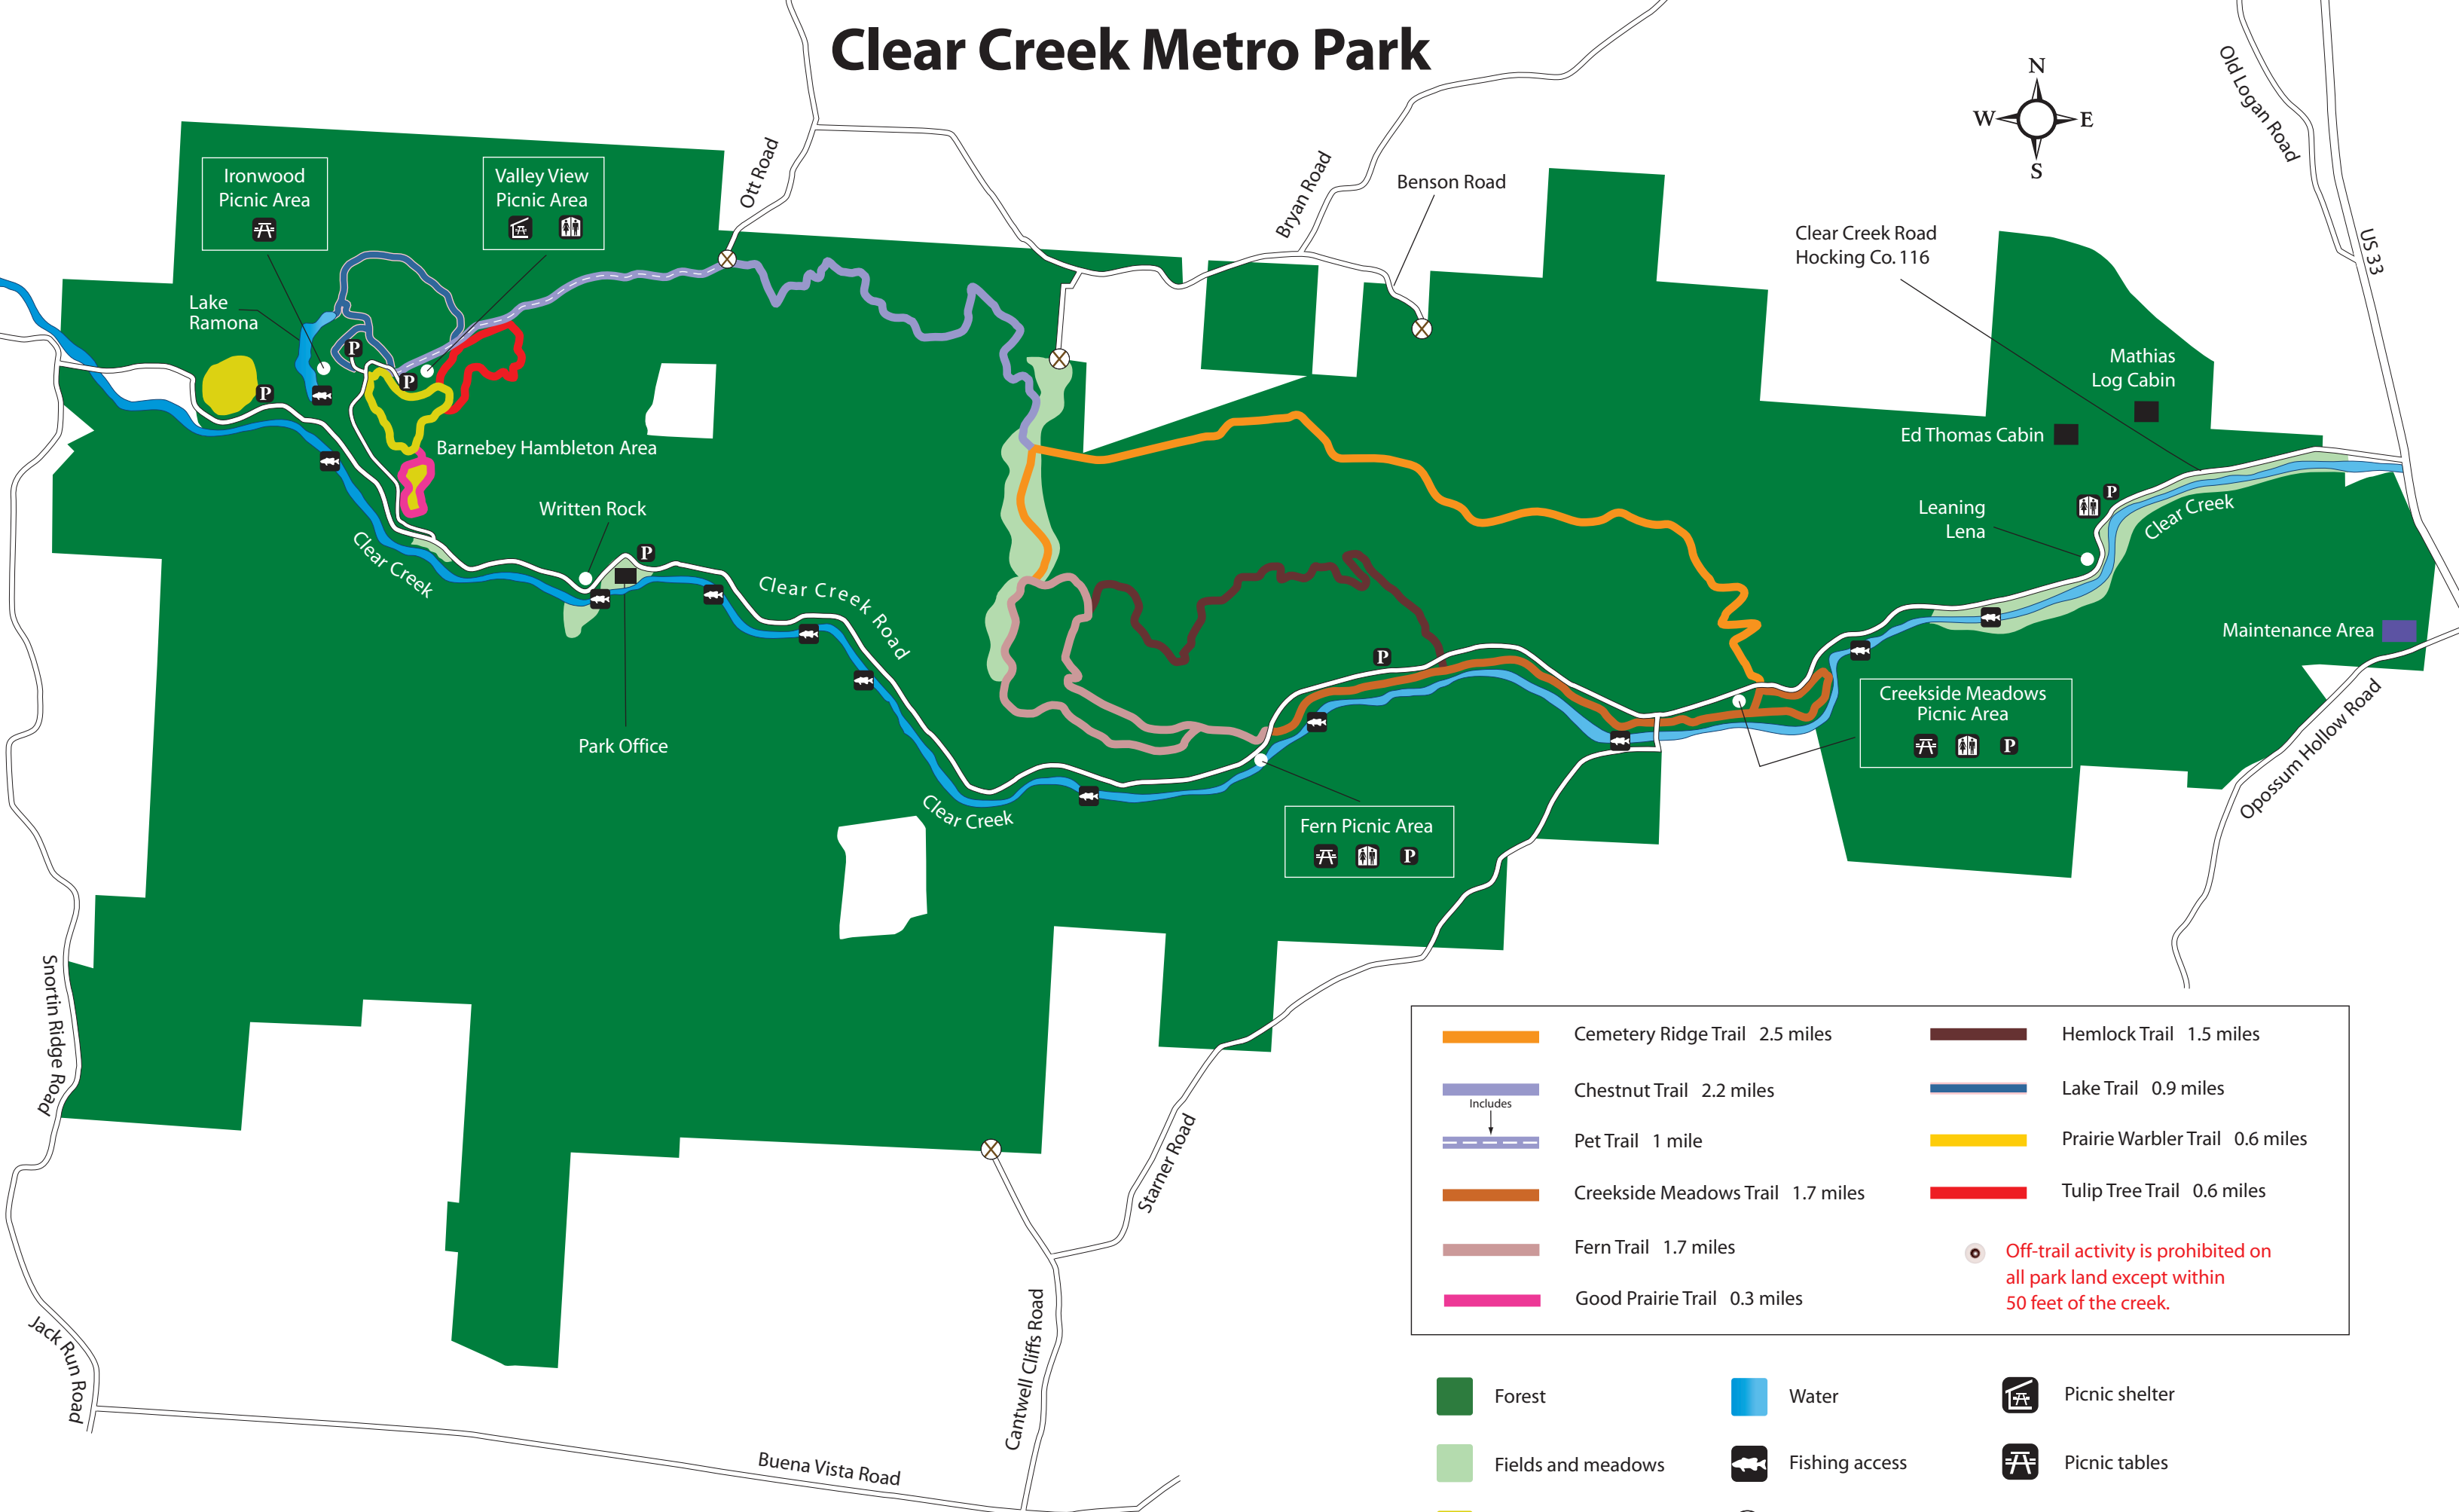

Clear Creek Metro Park

	Cemetery Ridge Trail 2.5 miles		Hemlock Trail 1.5 miles
	Chestnut Trail 2.2 miles		Lake Trail 0.9 miles
	Pet Trail 1 mile		Prairie Warbler Trail 0.6 miles
	Creekside Meadows Trail 1.7 miles		Tulip Tree Trail 0.6 miles
	Fern Trail 1.7 miles		Off-trail activity is prohibited on all park land except within 50 feet of the creek.
	Good Prairie Trail 0.3 miles		

	Forest		Water		Picnic shelter
	Fields and meadows		Fishing access		Picnic tables
	Prairie		Road closed		